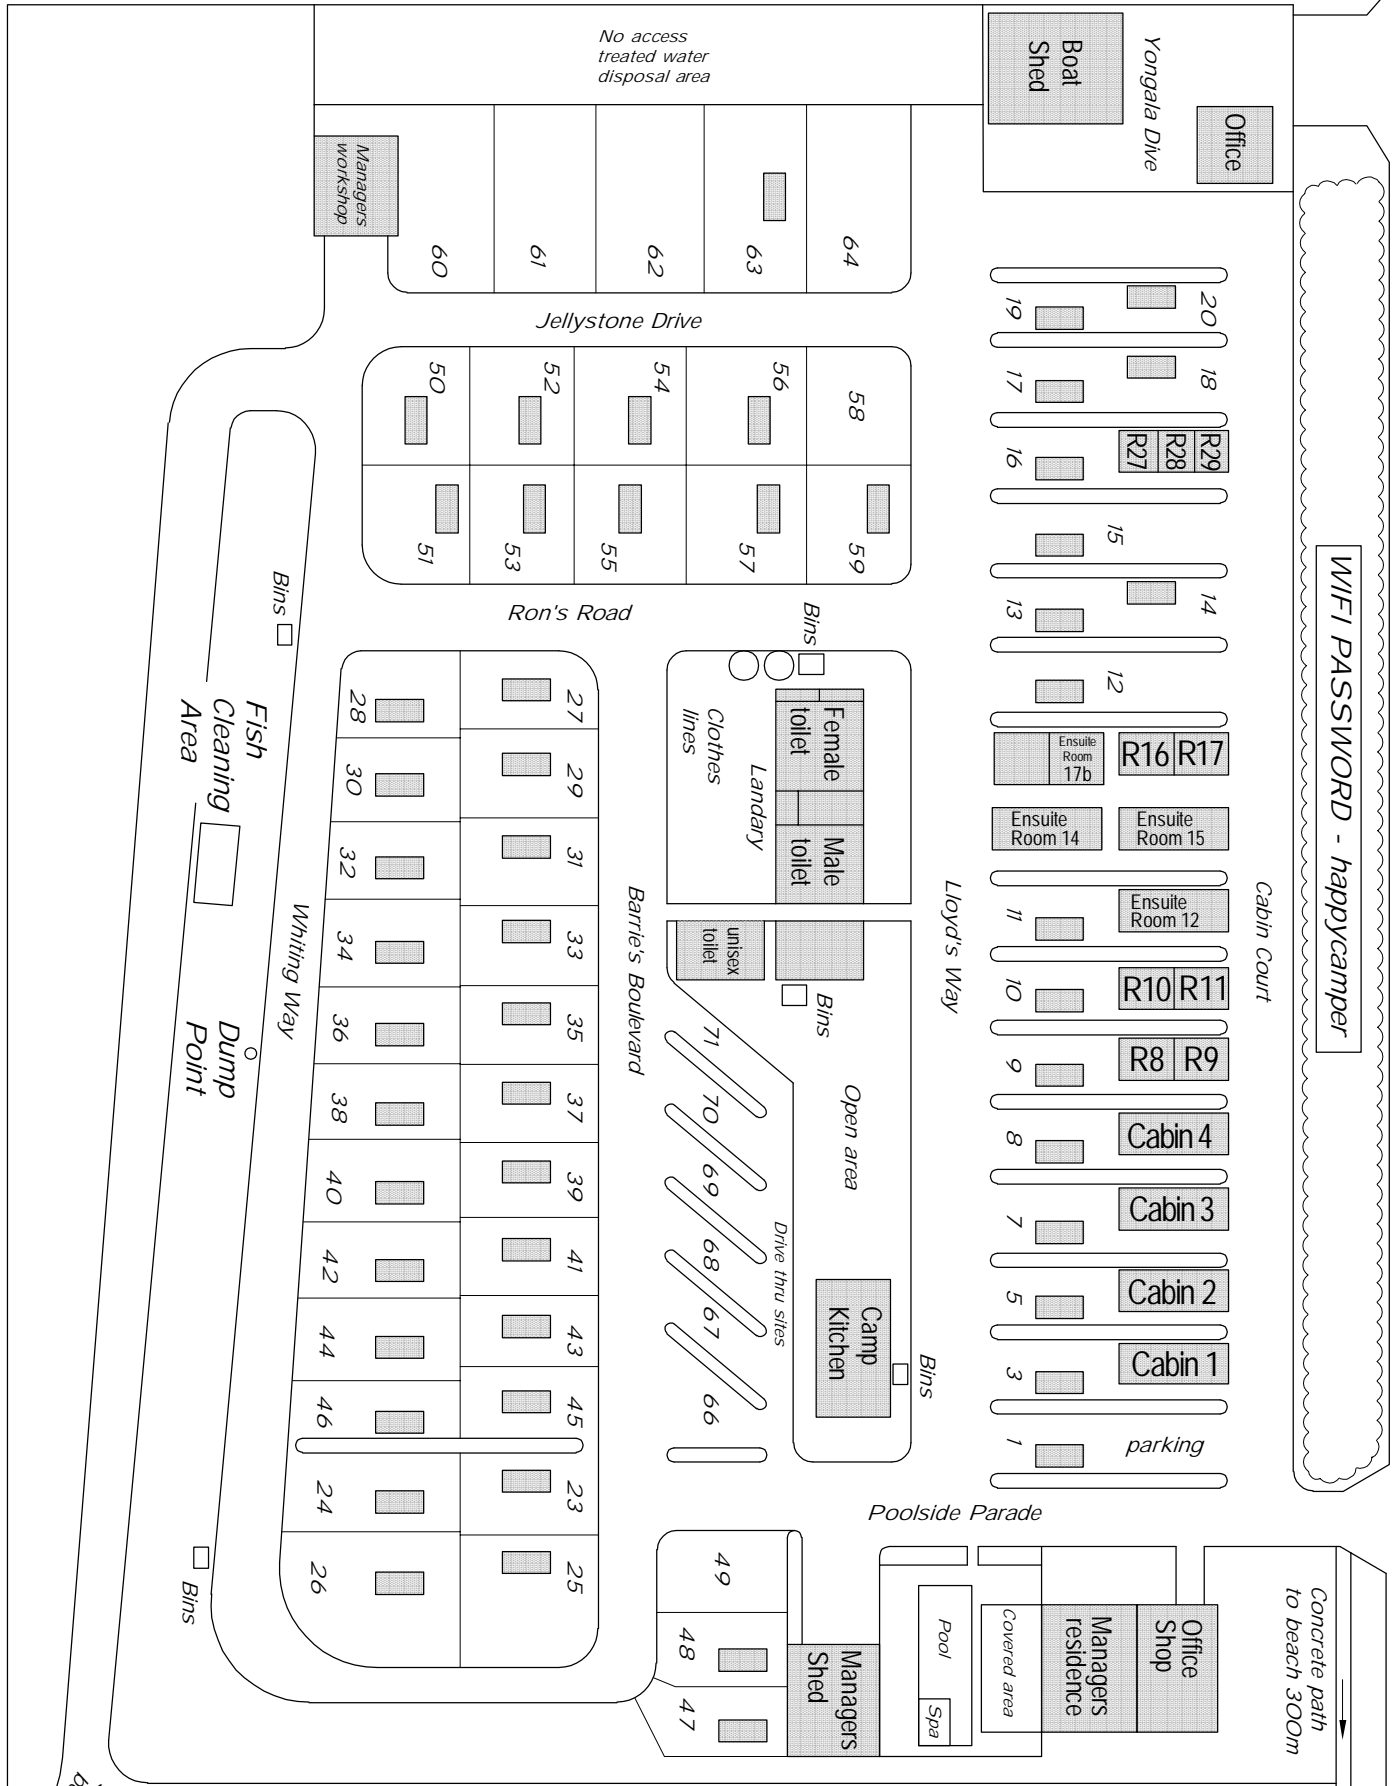

To Aye Township  
15 km

**ALVA BEACH TOURIST PARK**  
36 Braby Street, Alva Beach QLD, 4807  
Phone (07 47 83 3383)

Braby Street

WiFi PASSWORD - happycamper

Sand track to beach 300m